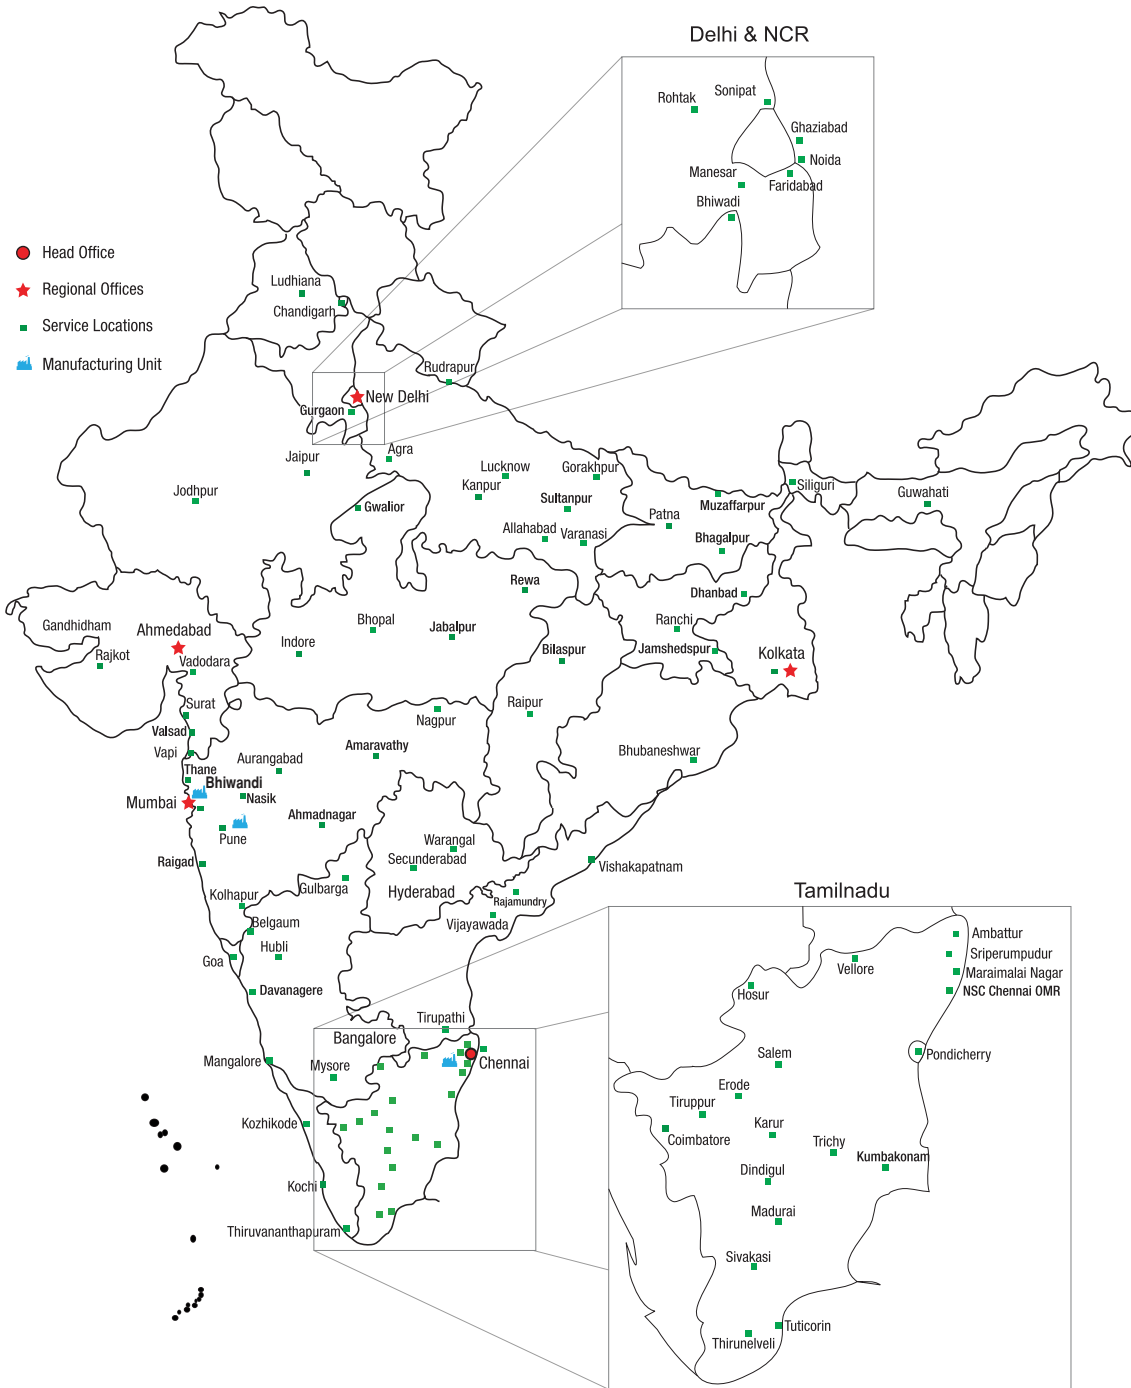

Pan India Sales & Service Network

Scan QR code for Service support

Fuji Electric India Pvt. Ltd.
(CIN:U31900TN1985PTCO11866)

119, 120, 120A, Electrical and Electronics Industrial Estate,
Perungudi, Chennai - 600 096, Tamil Nadu, India

+91 78100 09955 ☎

enquiry.fei@fujielectric.com | info-fei@fujielectric.com ✉

www.india.fujielectric.com 🌐