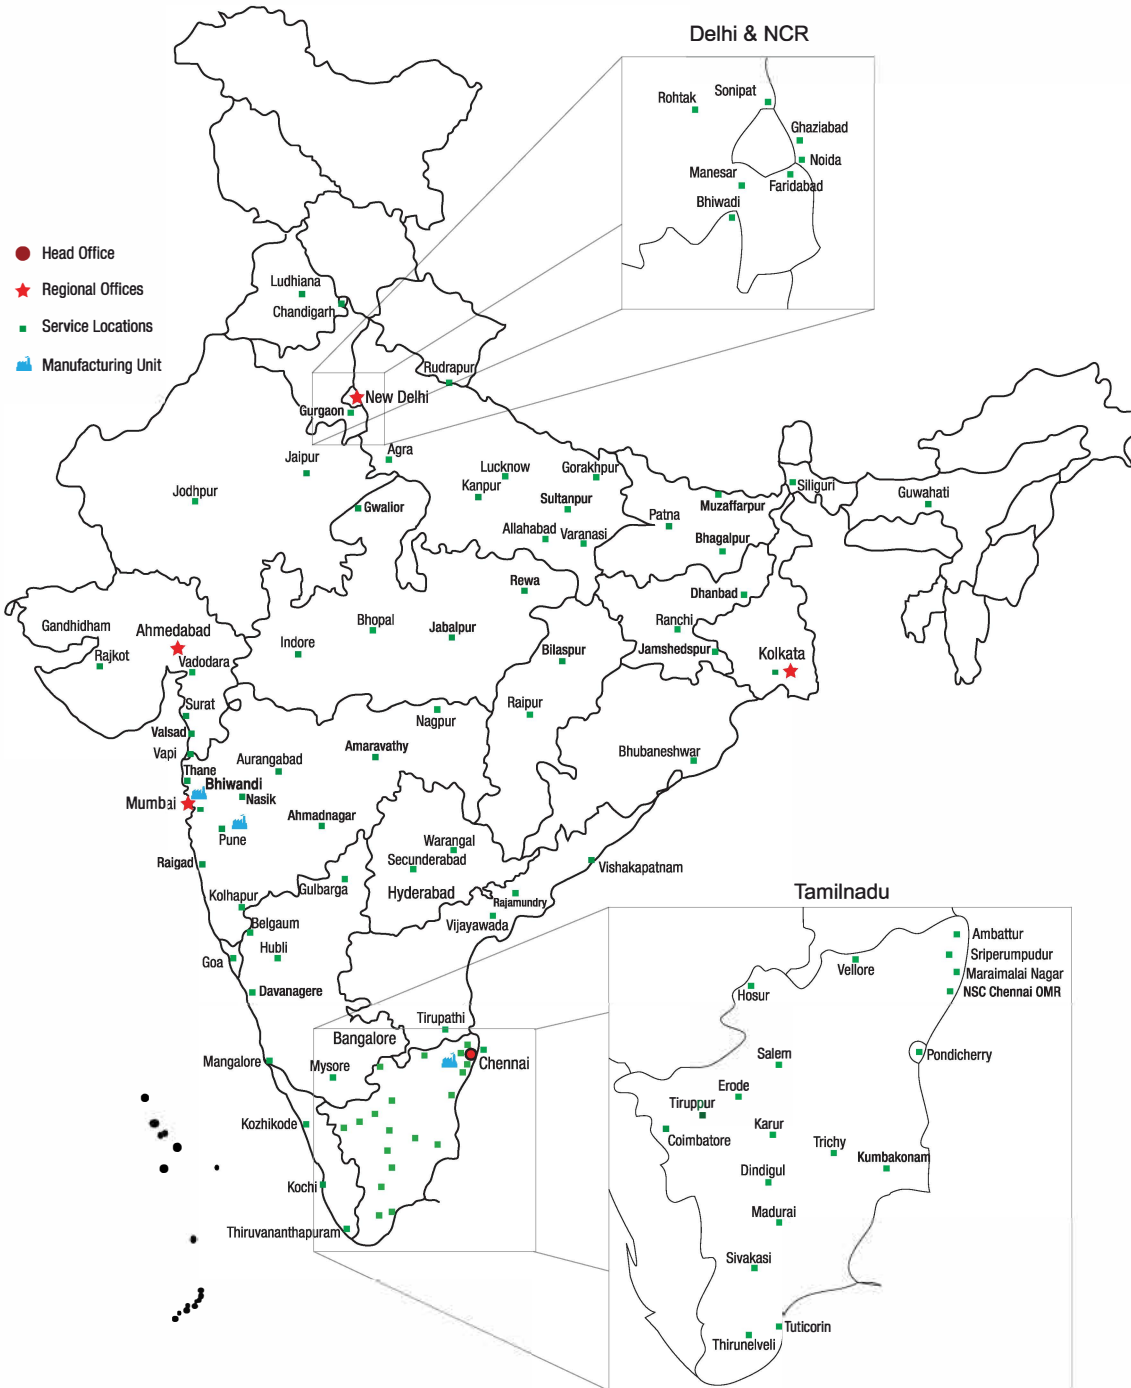

Pan India Sales & Service Network

Scan QR code for Service support

Fuji Electric India Pvt. Ltd.
(CIN:U31900TN1985PTCO11866)

119, 120, 120A, Electrical and Electronics Industrial Estate,
Perungudi, Chennai - 600 096, Tamil Nadu, India

+91 78100 09955 ☎

enquiry.fei@fujielectric.com | info-fei@fujielectric.com ✉

www.india.fujielectric.com 🌐